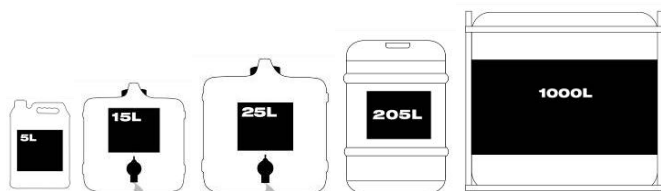

CODE: WC880
ISSUED: 2009 NOV
ABLE RATING **AMBER**

★ ALTERNATIVES OR SIMILAR ★
DISHWASH POWDER CHLORMATIC
CRATEWASH

INFORMATION SHEET

POTWASH

AUTOMATIC SCRUBBING MACHINE DETERGENT

DESCRIPTION:

POTWASH is an alkaline dishwashing detergent specially designed for cleaning aluminium pots, trays and utensils. It is intended for use via electronic dispensing system, its concentrated formula cuts through the toughest of grime.

WHERE TO USE:

POTWASH is designed for use in most pot scrubbing machines.

SAFETY PRECAUTIONS:

WARNING: CORROSIVE - Avoid contact with skin and eyes

Always consult the product msds before using for the first time.

PACKAGING:

POTWASH is available in the following pack sizes

CONDITIONS OF SALE & USAGE (STANDARD DISCLAIMER)

This product should not be used for any purpose or in any manner contrary to the labelling, SDS, MSDS or Information Sheet unless authorised to do so under appropriate legislation. By purchasing and using this product the purchaser assumes responsibility for any and all results that may occur and shall not hold the manufacturer liable for any loss or injury however occurring.

BENEFITS & TIPS

- ☒ STRONG FORMULA
- ☒ *FREE-ON-LOAN DISPENSING EQUIPMENT PACKAGES AVAILABLE
- ☒ SANITISING RINSE AID AVAILABLE

PROUDLY AUSTRALIAN OWNED & MANUFACTURED BY ABLE WESTCHEM
ABN 82 009 353 182. 47 BANKSIA RD, WELSHPOOLWA 6106
Ph 08 9458 1604 Fax 08 9458 1222 Email: info@westchem.com.au
Web 1: www.westchem.com.au Web 2: www.envirocareearth.com.au

ALWAYS READ MSDS